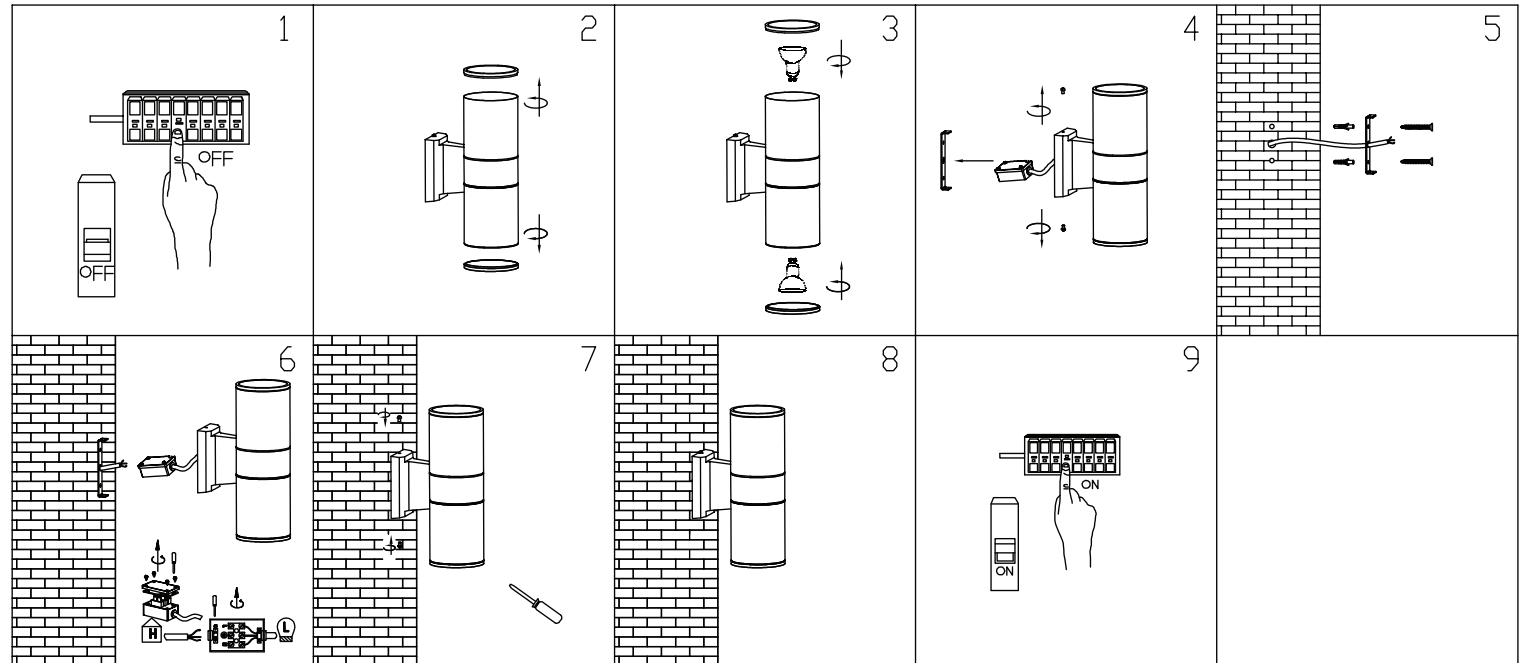

Read these instructions before installation and retain for future reference
This equipment should be installed by a competent electrician